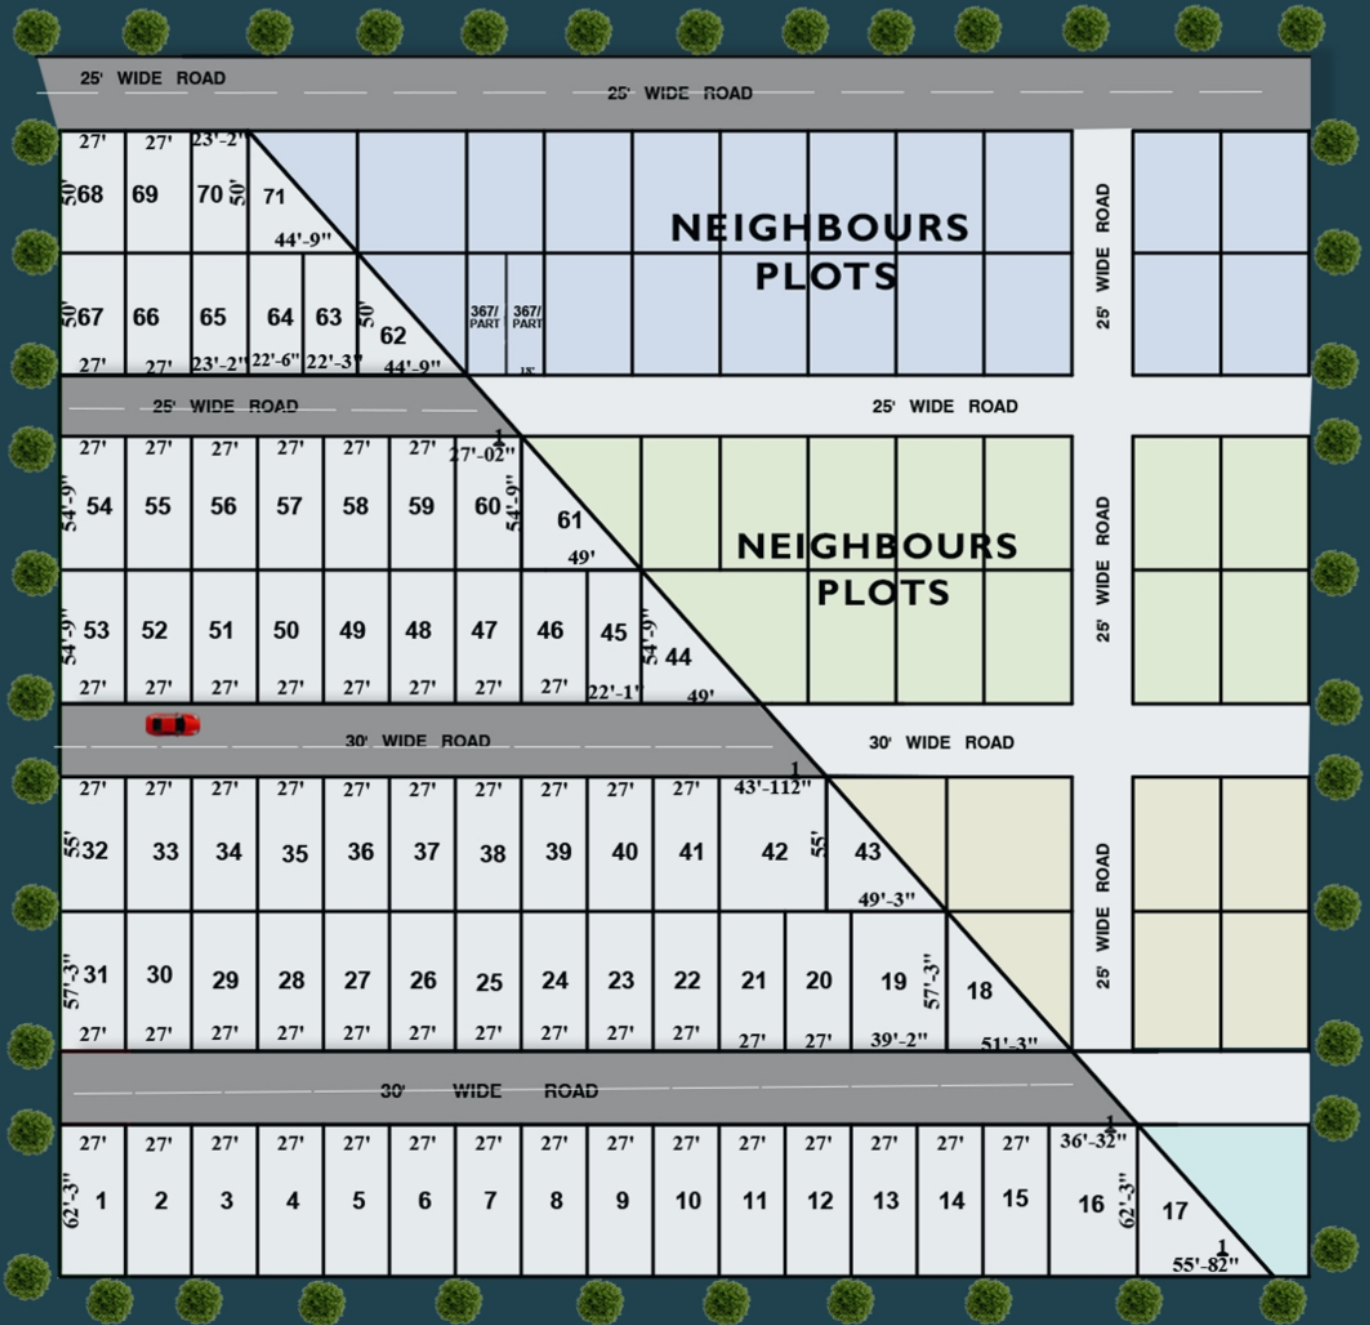

# ROCK ENCLAVE

**CHEERIYAL NEAR KEESARA ORR EXIT NO.8**

# LAYOUT

# HOUSE FACING

East Facing

West Facing

✦ AVENUE PLANTATION

✦ SUPER MARKET