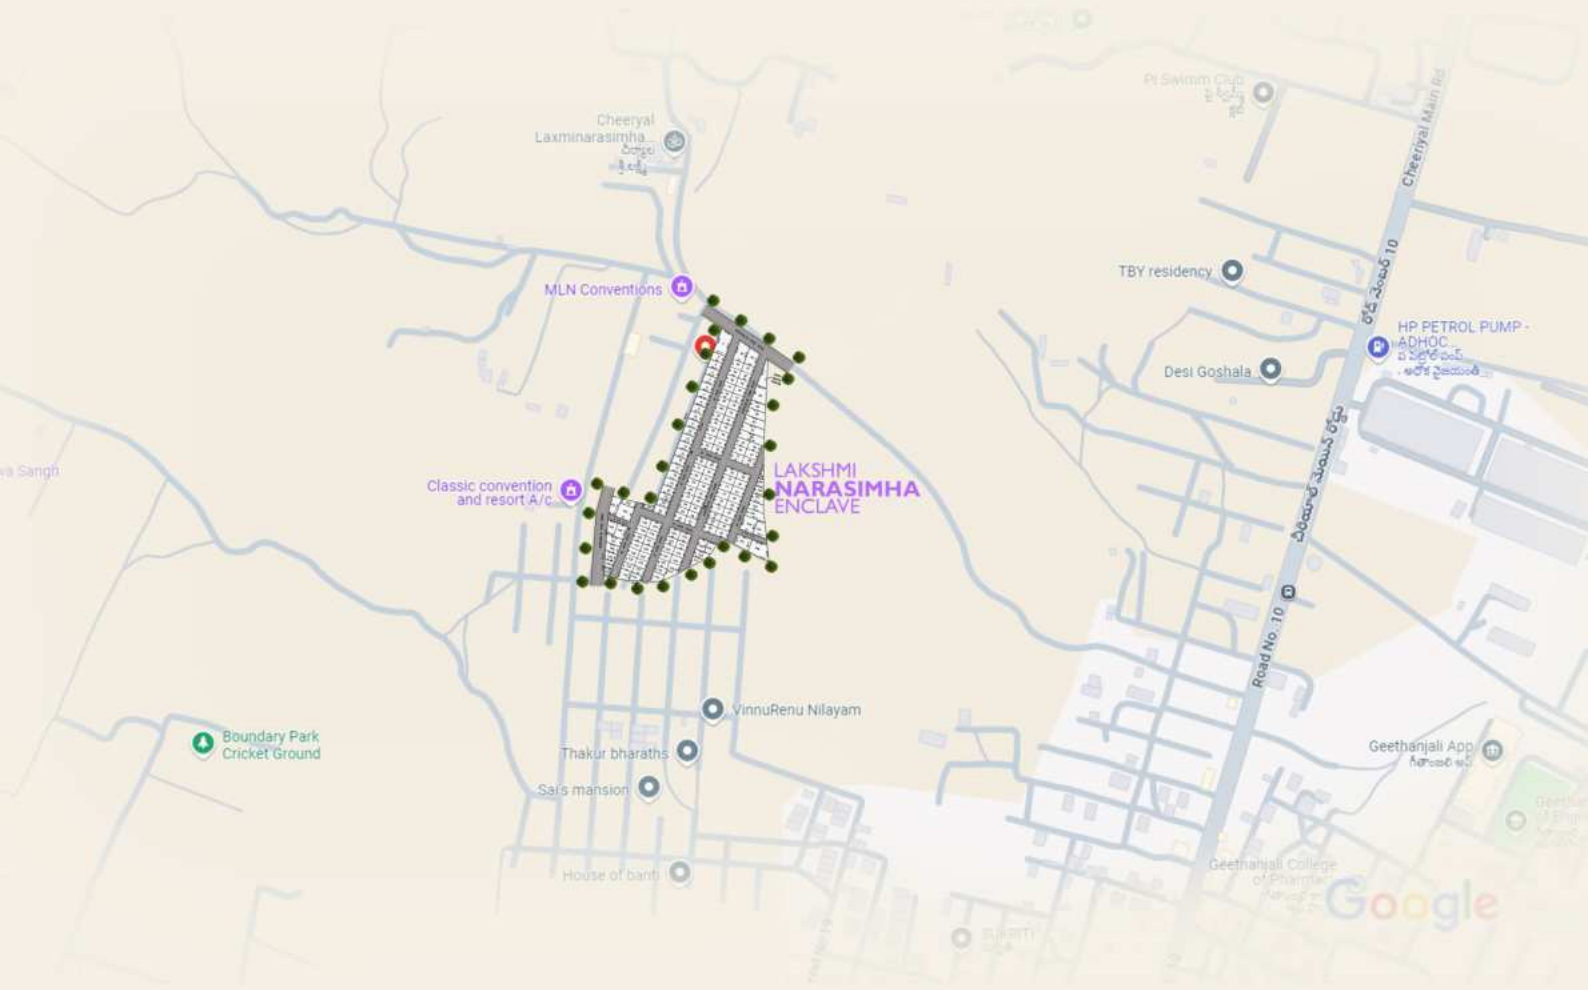

✦ UNDER GROUND DRAINAGE

✦ 24 HOURS WATER

✦ AVENUE PLANTATION

✦ SUPER MARKET

AERIAL VIEW

CLUB HOUSE AMENITIES

PROJECT ATTRACTION

- ✦ **Gym**
- ✦ **Function Hall**
- ✦ **Indoor Games**
- ✦ **Meeting Hall**

HIGHLIGHTS

DEVELOPED AREAS NEAR SITE

NEAR ORR EXIT NO.8, KEESARA
If You Want More Details Contact us:
Site Location : 17°31'28.9"N 78°37'21.7"E

Lakshmi 
NARASIMHA
Enclave