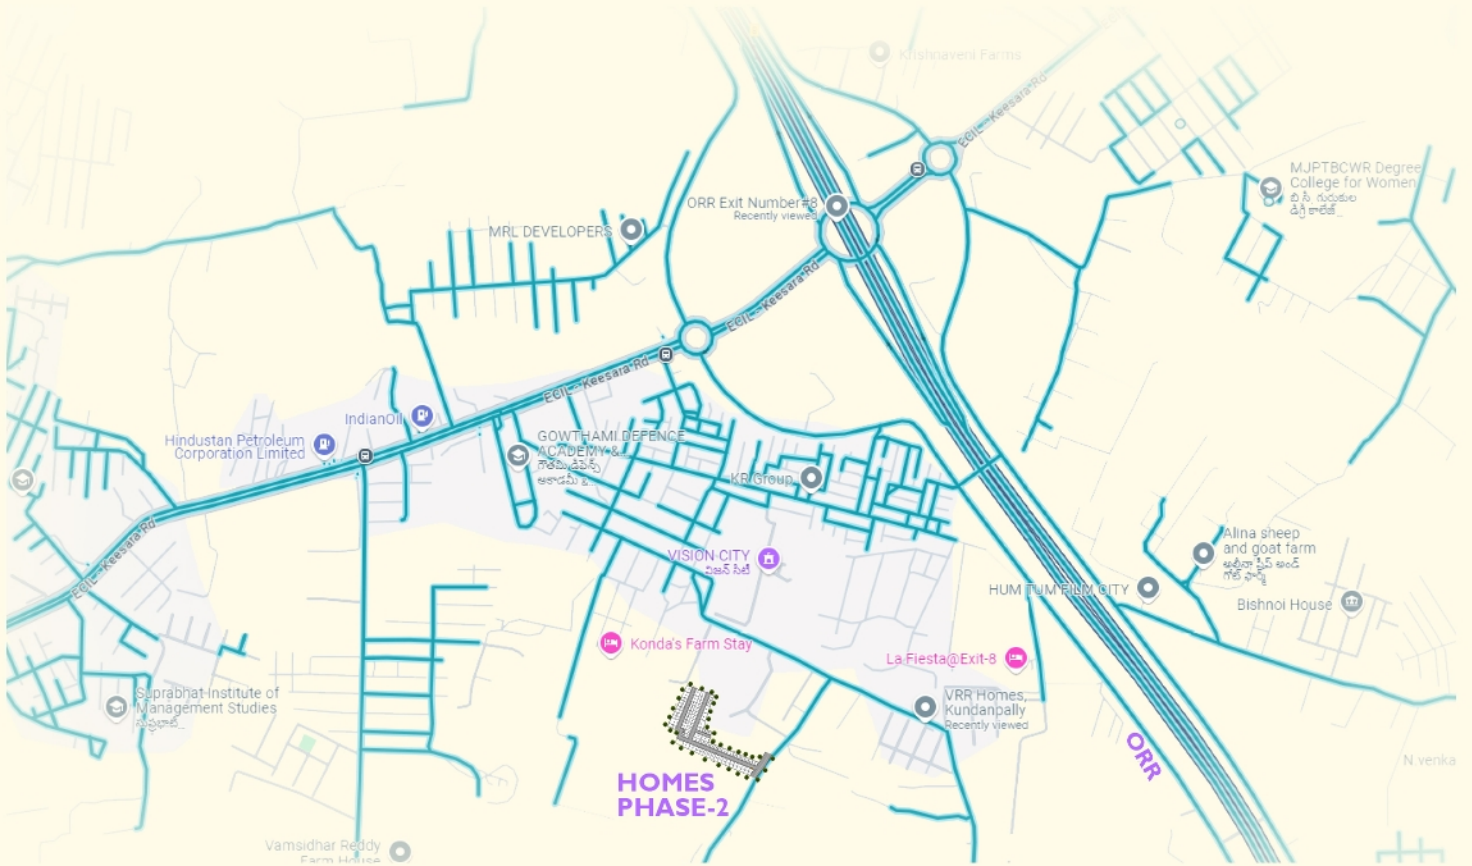

# HOUSE FACING

East Facing

West Facing

# PROJECT HIGHLIGHTS

✦ OVER HEAD TANK

✦ STREET LIGHTS

✦ 24 HOURS ELECTRICITY

✦ CHILDREN PARK

✦ CC ROADS

✦ UNDER GROUND DRAINAGE

✦ 24 HOURS WATER

✦ AVENUE PLANTATION

✦ SUPER MARKET

# AERIAL VIEW