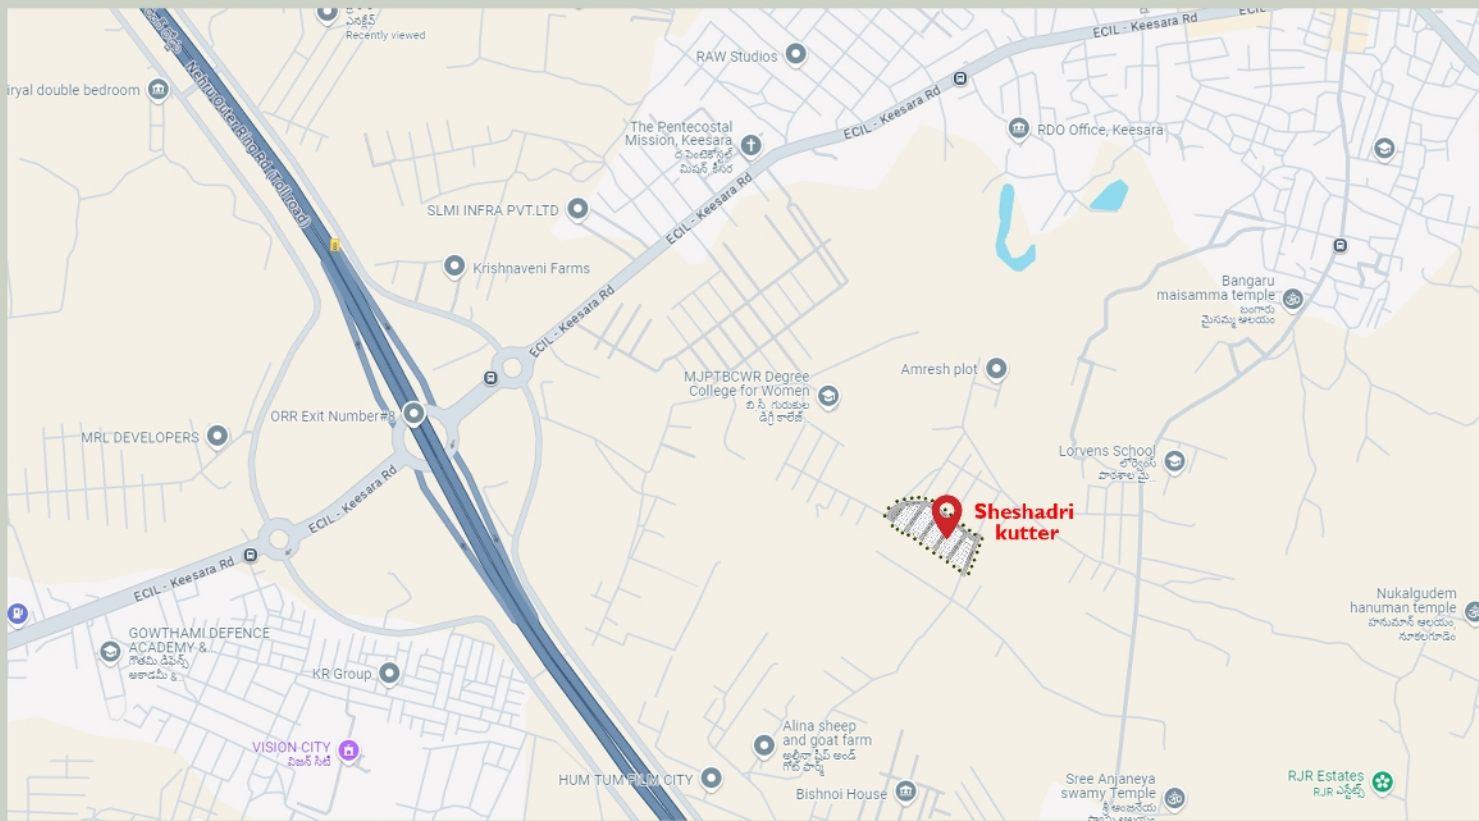

AERIAL VIEW