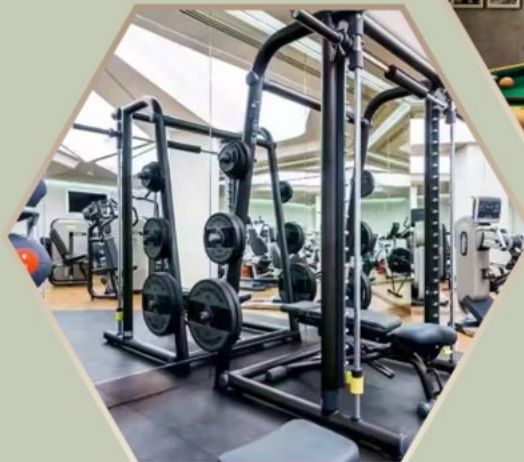

CLUB HOUSE AMENITIES

PROJECT ATTRACTION

- ✦ **Gym**
- ✦ **Function Hall**
- ✦ **Indoor Games**
- ✦ **Meeting Hall**