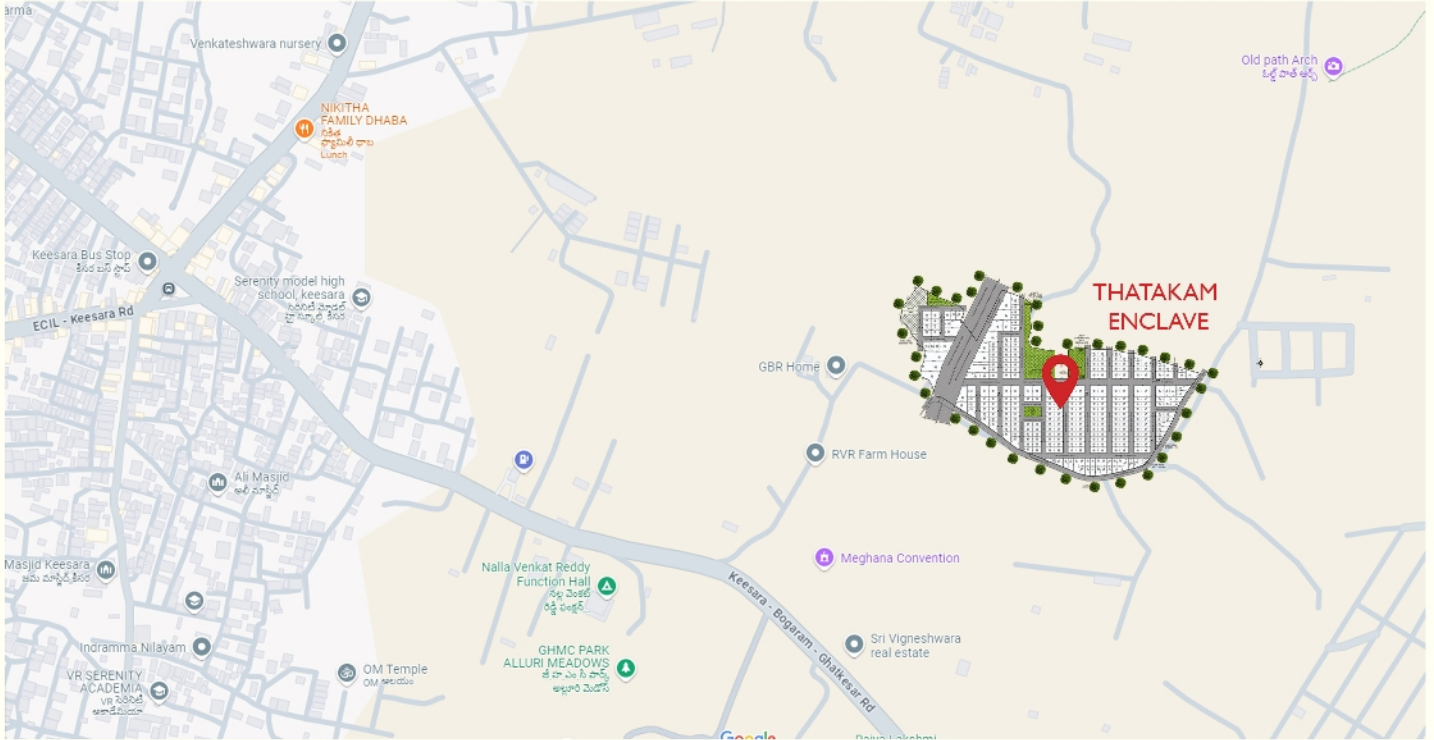

Thatakam Enclave

NEAR KEESARA ORR EXIT NO.8

LAYOUT

Site Situated at
Keesara HMDA
Medchal Malkajgiri Dist.

HOUSE MODELS

INDEPENDENT
MODEL HOUSE

DUPLEX
MODEL HOUSE

DUPLEX
MODEL HOUSE

✦ CC ROADS

✦ UNDER GROUND DRAINAGE

✦ 24 HOURS WATER

✦ AVENUE PLANTATION

✦ SUPER MARKET

AERIAL VIEW

CLUB HOUSE AMENITIES

PROJECT ATTRACTION