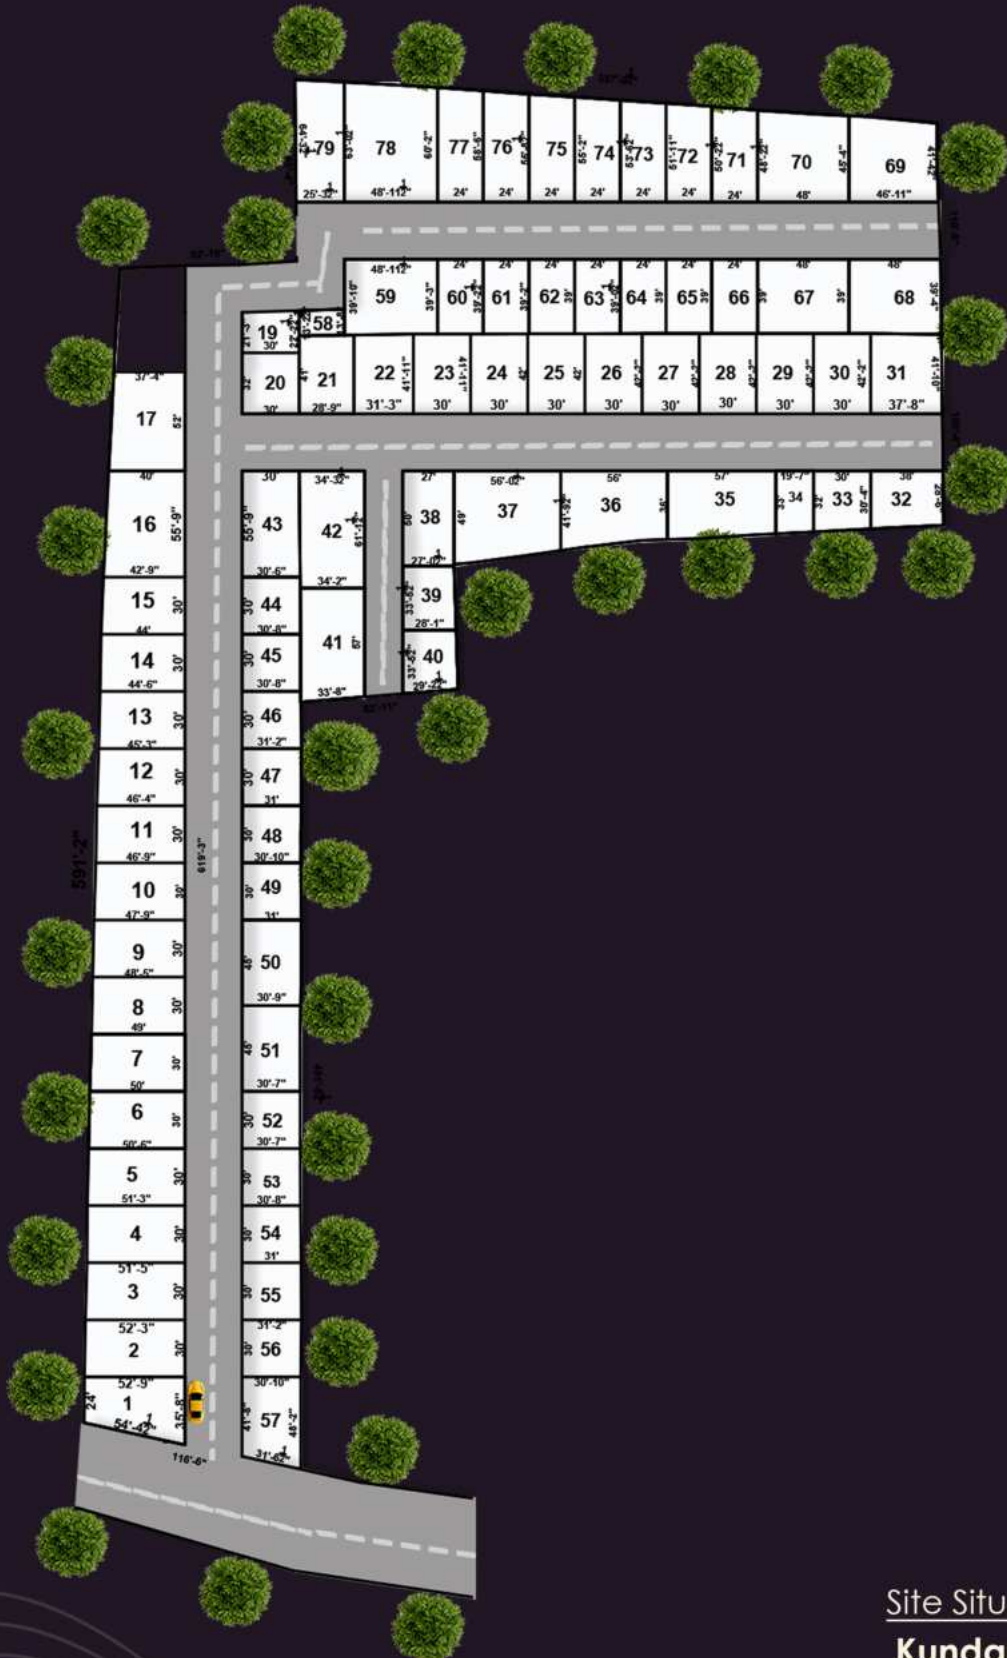

*For The Warmest
Joys Of Life*

HOMES
PHASE-2

KUNDANPALLY
NEAR KEESARA ORR EXIT NO. 8

LAYOUT

Site Situated at
Kundanpally,
Dammaiguda GHMC Limit
Medchal Malkajgiri Dist.

HOUSE MODELS

INDEPENDENT
MODEL HOUSE

DUPLEX
MODEL HOUSE

DUPLEX
MODEL HOUSE

HOUSE FACING

East Facing

West Facing

PROJECT HIGHLIGHTS

✦ OVER HEAD TANK

✦ STREET LIGHTS

✦ 24 HOURS ELECTRICITY

✦ CHILDREN PARK

✦ CC ROADS

✦ UNDER GROUND DRAINAGE

✦ 24 HOURS WATER

✦ AVENUE PLANTATION

✦ SUPER MARKET

AERIAL VIEW

CLUB HOUSE AMENITIES

PROJECT ATTRACTION

- ✦ **Gym**
- ✦ **Function Hall**
- ✦ **Indoor Games**
- ✦ **Meeting Hall**

HIGHLIGHTS

DEVELOPED AREAS NEAR SITE

NEAR ORR EXIT NO.8, KUNDANPALLY

If You Want More Details Contact us:

Site Location : 17°31'52.9"N 78°39'46.3"E