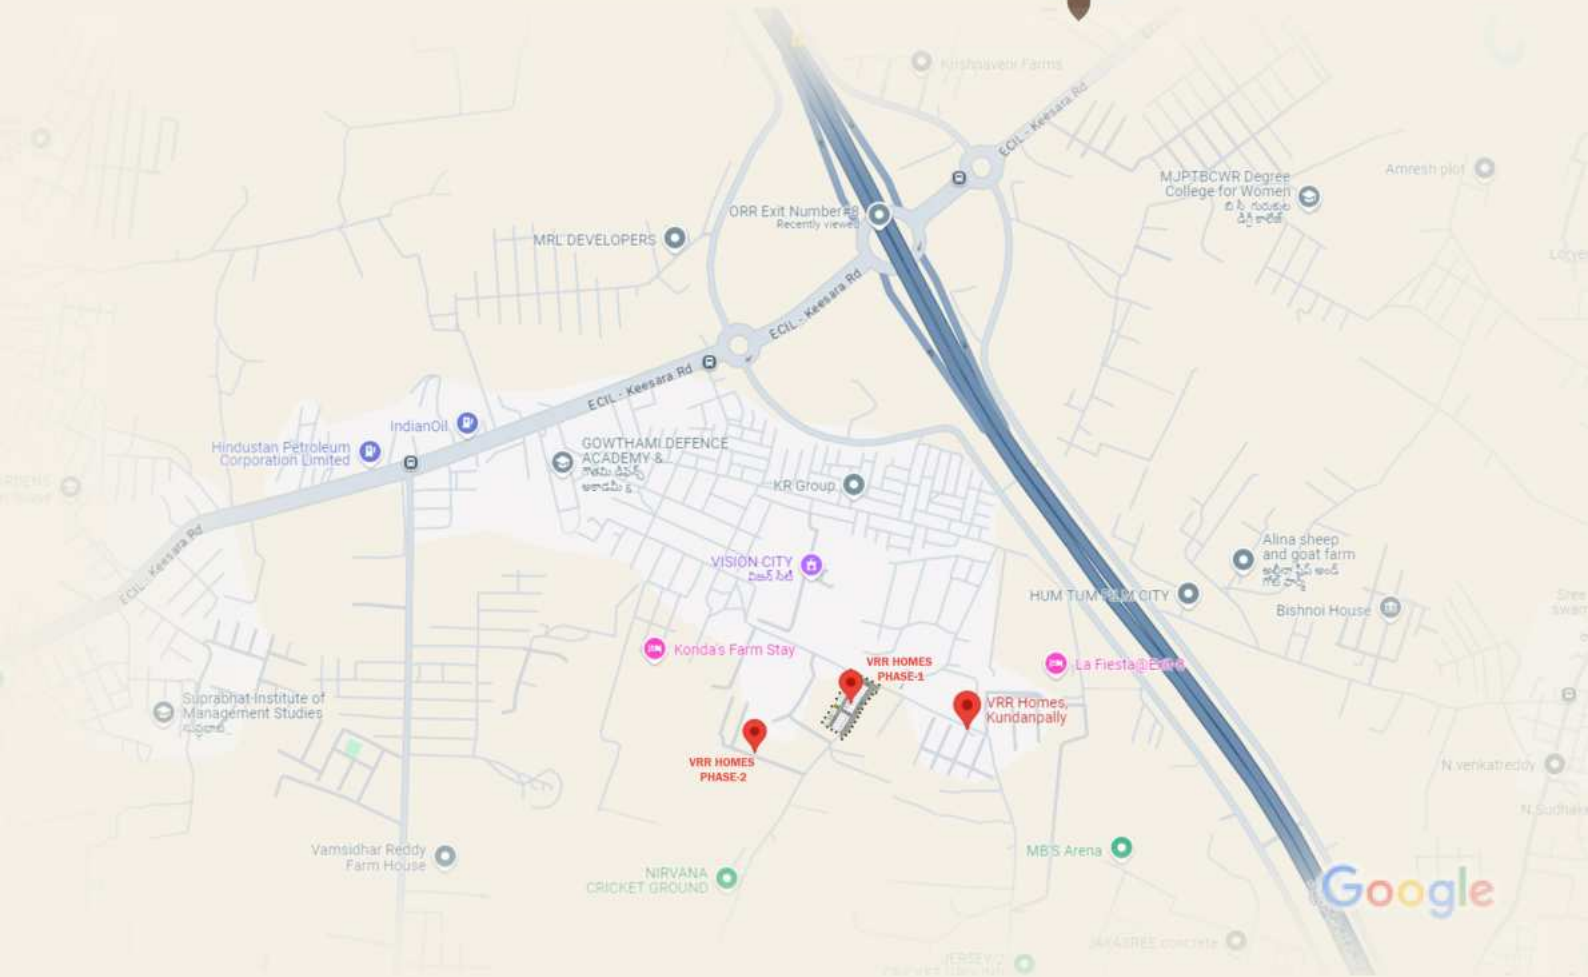

✦ CHILDREN PARK

✦ CC ROADS

✦ UNDER GROUND DRAINAGE

✦ 24 HOURS WATER

✦ AVENUE PLANTATION

✦ SUPER MARKET

AERIAL VIEW

CLUB HOUSE AMENITIES

PROJECT ATTRACTION

- ✦ **Gym**
- ✦ **Function Hall**
- ✦ **Indoor Games**
- ✦ **Meeting Hall**

HIGHLIGHTS

DEVELOPED AREAS NEAR SITE

NEAR ORR EXIT NO.8, KUNDANPALLY

If You Want More Details Contact us:

Site Location : 17°30'24.1"N 78°38'47.4"E