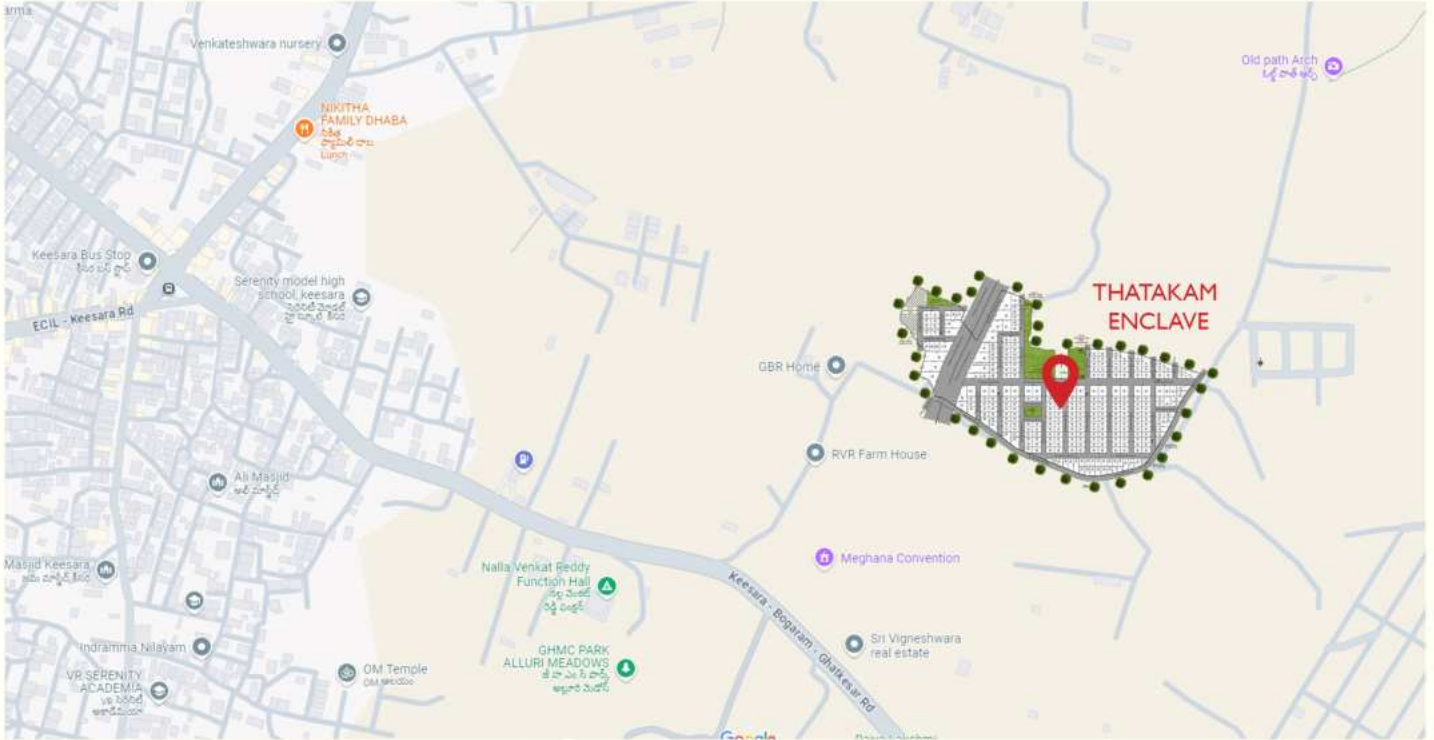

Thatakam Enclave

NEAR KEESARA ORR EXIT NO.8

LAYOUT

Site Situated at
Keesara HMDA
Medchal Malkajgiri Dist.

HOUSE MODELS

INDEPENDENT
MODEL HOUSE

DUPLEX
MODEL HOUSE

DUPLEX
MODEL HOUSE

✦ CC ROADS

✦ UNDER GROUND DRAINAGE

✦ 24 HOURS WATER

✦ AVENUE PLANTATION

✦ SUPER MARKET

AERIAL VIEW

CLUB HOUSE AMENITIES

PROJECT ATTRACTION