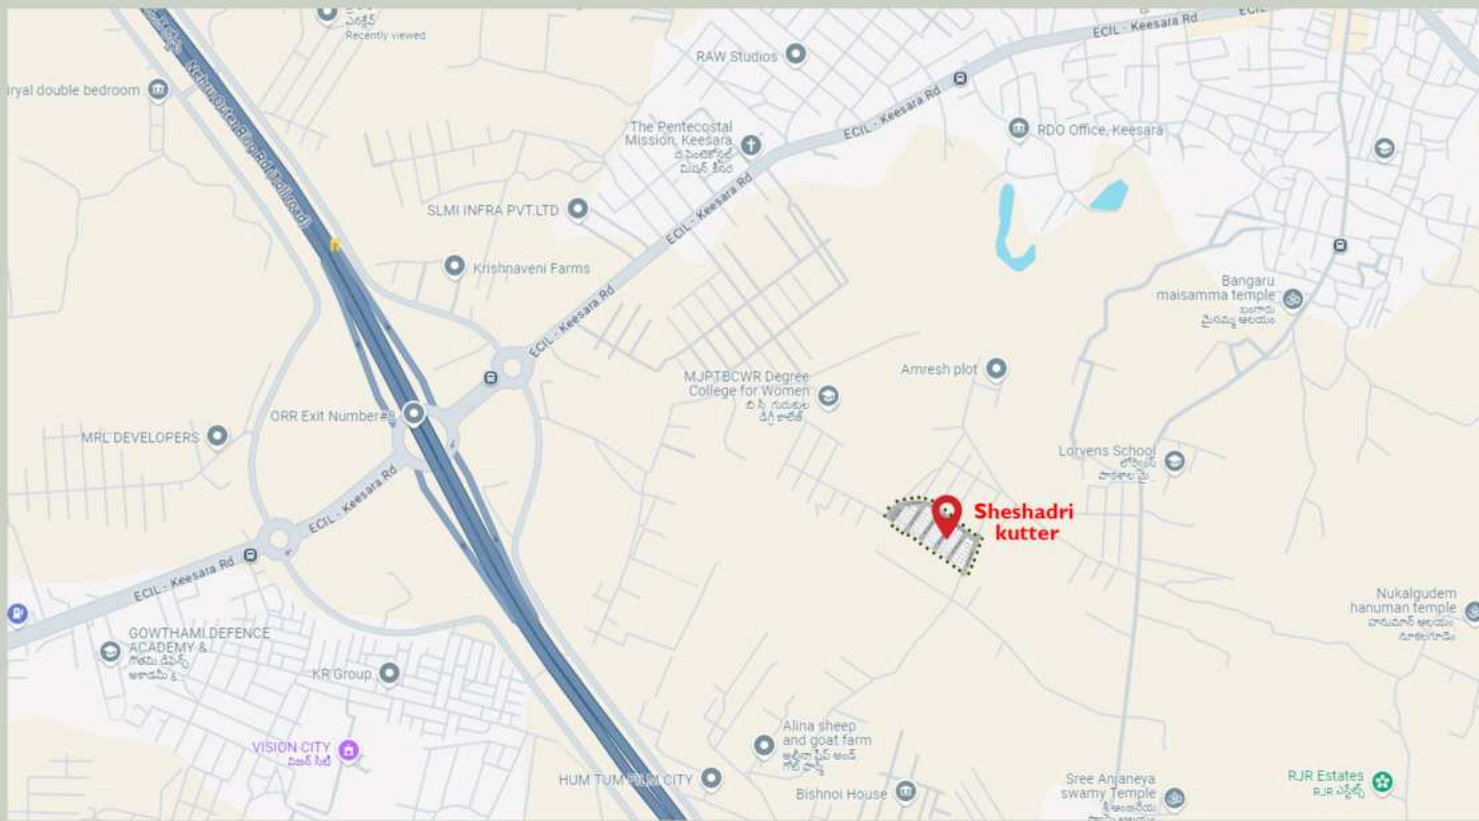

AERIAL VIEW