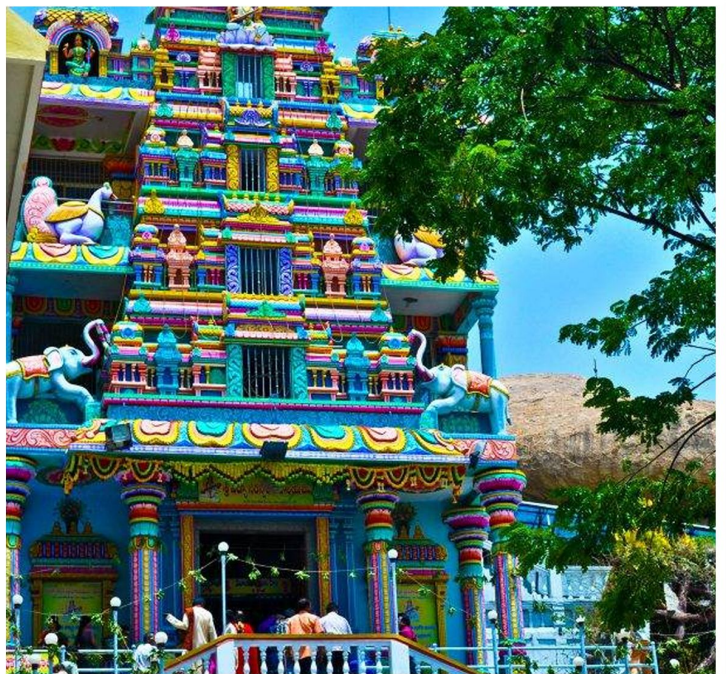

Green Valley

WEEKEND HOME

Entire Venture Compound Wall | 24/7 Security

 DAMARAKUNTA

Behold
THE BEAUTY OF
Nature

Site Situated at
Damarakunta
 Markuk Mandal, Siddipet Dist.

“ Own your happiness in nature's environment ”

“ Own your happiness in nature's environment ”

Our Site View

“ **PLEASANT EYE SITES** ”

Near By Higlights

Paragliding

“ SURROUNDED BY BEST VISITS ”

Near By Highlights

Konda Pochamma Sagar Reservoir