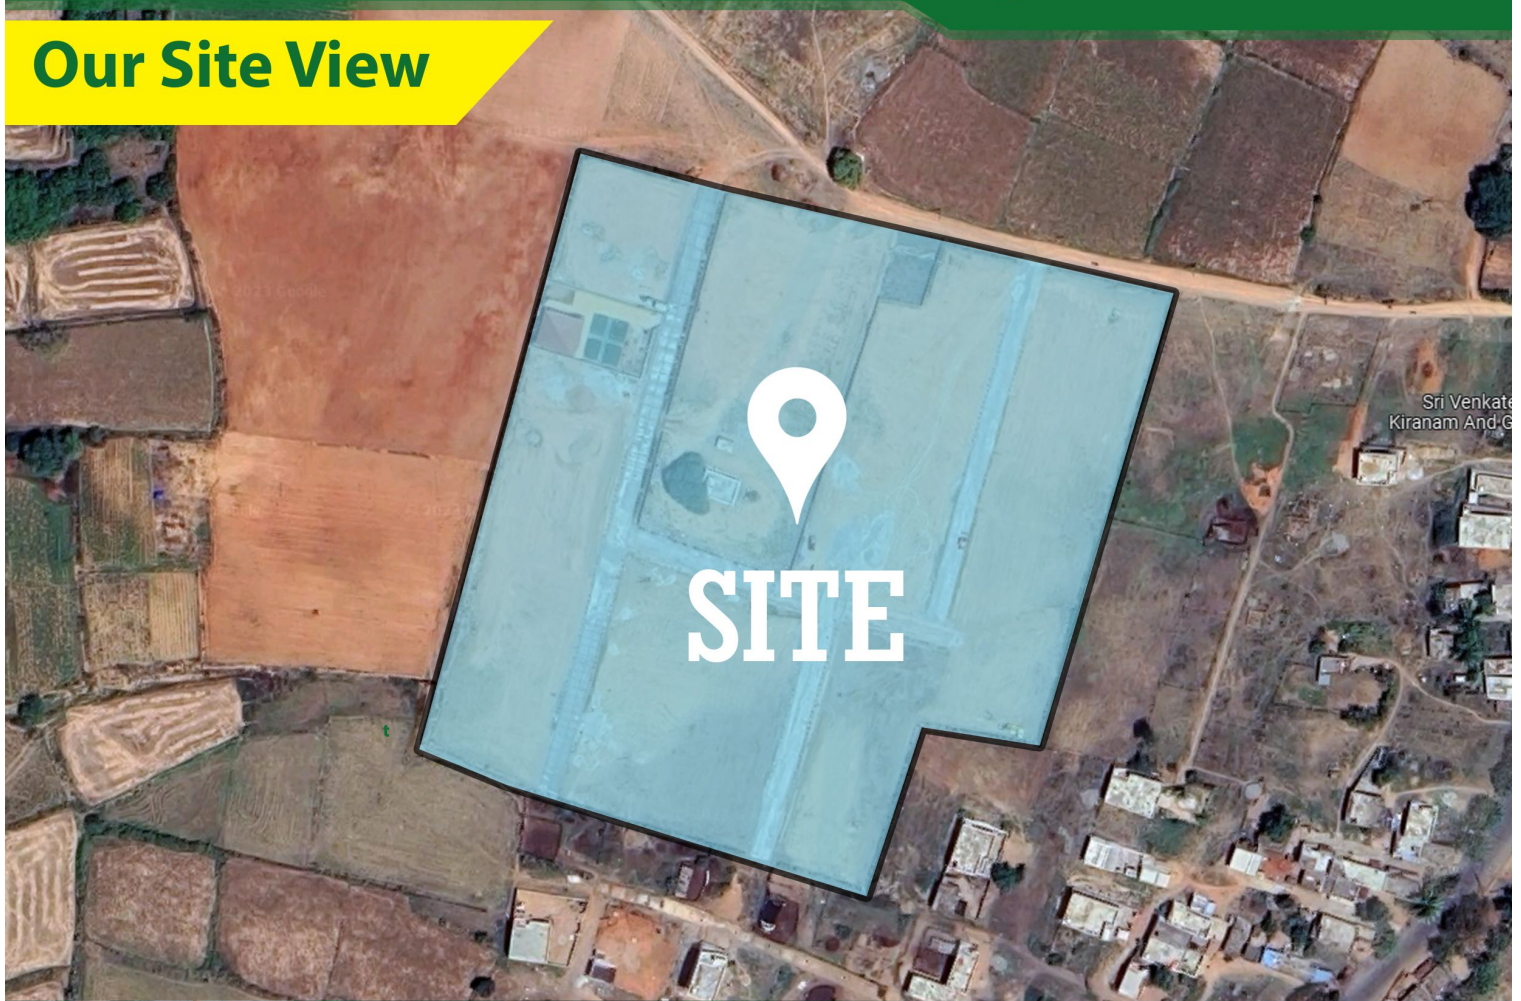

Our Site View

“ **PLEASANT EYE SITES** ”